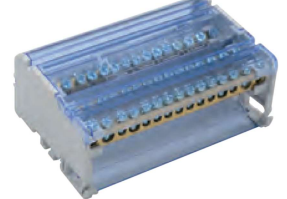

Description

- 4x15 4 Pole Distribution Unit
- 125 A

Single Pole Distribution Units

PRODUCT CODE
201080