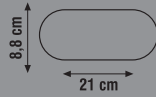

ROUND LED WALL FIXTURES

Item Code	Power (W)	Color (K)	Lumen	Box Qty
KDL640	20W	3000K-4000K-6500K	1800	50
KDL643	20W	3000K-4000K-6500K	1800	50

IP65

KDL641

KDL642

LED WALL FIXTURES

Item Code	Power (W)	Color (K)	Lumen	Box Qty
KDL641	12W	3000K-4000K-6500K	1300	50
KDL642	12W	3000K-4000K-6500K	1300	50