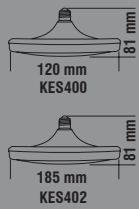

120 mm
KES400

185 mm
KES402

LED UFO BULBS

Item Code	Power (W)	Color (K)	Lumen	Base	Box Qty
KES400	20W	3000K-6500K	1800	E27	100
KES402	36W	3000K-6500K	2800	E27	40

220-240V

With Rechargeable Battery

3 hrs. / 2835