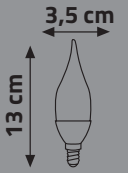

Aluminium / Heat Isolation / Cooling System

170-240V