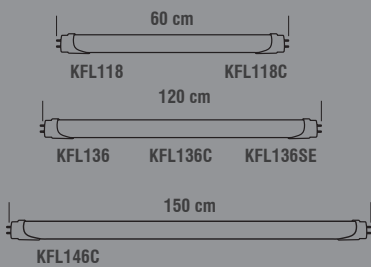

Double End Function Supply / Ballast Function

170-240V