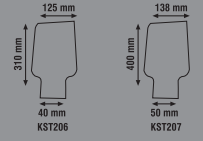

Lens
Isolated Driver

⚡
85-265V

IP65

LED STREET LIGHTS

Item Code	Power (W)	Color (K)	Lumen	Box Qty
KST206	30W	6500K	3000	1
KST207	50W	6500K	5000	1
KST208	100W	6500K	9000	1
KST209	150W	6500K	13500	1

IC Driver 0.9 PF

⚡
110-265V

IP20

LED HIGH BAY FIXTURES

Item Code	Power (W)	Color (K)	Lumen	Box Qty
KST510	100W	6500K	9000	1
KST511	150W	6500K	13000	1
KST512	200W	6500K	18000	1

LED HIGH BAY FIXTURES

⚡
170-260V

Item Code	Power (W)	Color (K)	Lumen	Base	Box Qty
KES141	50W	6500K	10000	E27	5
KES142	70W	6500K	15000	E27	5
KES143	100W	6500K	20000	E27	5