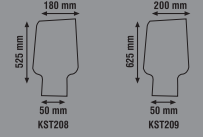

Lens
Isolated Driver

⚡
85-265V

IP65

LED STREET LIGHTS

Item Code	Power (W)	Color (K)	Lumen	Box Qty
KST206	30W	6500K	3000	1
KST207	50W	6500K	5000	1
KST208	100W	6500K	9000	1
KST209	150W	6500K	13500	1

IC Driver 0.9 PF

⚡
110-265V

IP20

LED HIGH BAY FIXTURES

Item Code	Power (W)	Color (K)	Lumen	Box Qty
KST510	100W	6500K	9000	1
KST511	150W	6500K	13000	1
KST512	200W	6500K	18000	1

LED HIGH BAY FIXTURES

⚡
170-260V

Item Code	Power (W)	Color (K)	Lumen	Base	Box Qty
KES141	50W	6500K	10000	E27	5
KES142	70W	6500K	15000	E27	5
KES143	100W	6500K	20000	E27	5