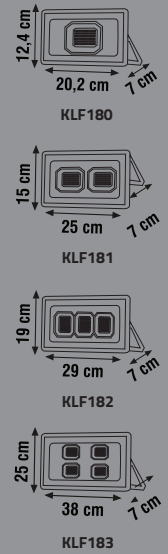

LED FLOOD LIGHT

SMD 2835

IP65

220-240V

| Item Code | Power (W) | Color | Lumen | Box Qty |
|-----------|-----------|-------|-------|---------|
| KLF190 | 10W | ○ ● ● | 900 | 50 |
| KLF190 | 10W | ● ● | 900 | 50 |
| KLF191 | 20W | ○ ● ● | 1700 | 20 |
| KLF191 | 20W | ● ● | 1700 | 20 |
| KLF192 | 30W | ○ ● ● | 2550 | 10 |
| KLF192 | 30W | ● ● | 2550 | 10 |
| KLF193 | 50W | ○ ● ● | 4000 | 10 |
| KLF193 | 50W | ● ● | 4000 | 10 |
| KLF195 | 100W | ○ ● | 8000 | 10 |
| KLF195 | 100W | ● | 8000 | 10 |
| KLF196 | 150W | ○ ● | 12000 | 5 |
| KLF196 | 150W | ● | 12000 | 5 |
| KLF197 | 200W | ○ ● | 16000 | 5 |
| KLF197 | 200W | ● | 16000 | 5 |
| KLF198 | 300W | ○ ● | 24000 | 5 |
| KLF198 | 300W | ● | 24000 | 5 |

LED FLOOD LIGHT

KLF180

| Item Code | Power (W) | Color | Lumen | Box Qty |
|-----------|-----------|-------|-------|---------|
| KLF180 | 50W | ○ ● | 4000 | 5 |
| KLF181 | 100W | ○ ● | 8000 | 5 |
| KLF182 | 150W | ○ ● | 12000 | 5 |
| KLF183 | 200W | ○ ● | 16000 | 5 |

220-240V

IP65

Driver 0.9PF SMD 2835

KLF181

KLF182

KLF183

ECO LED FLOOD LIGHT

| Item Code | Power (W) | Color | Lumen | Box Qty |
|-----------|-----------|-------|-------|---------|
| GLF292 | 50W | ○ ● | 3500 | 10 |
| GLF293 | 100W | ○ ● | 7000 | 10 |
| GLF295 | 200W | ○ ● | 14000 | 10 |
| GLF296 | 300W | ○ ● | 21000 | 5 |
| GLF297 | 400W | ○ ● | 24000 | 5 |