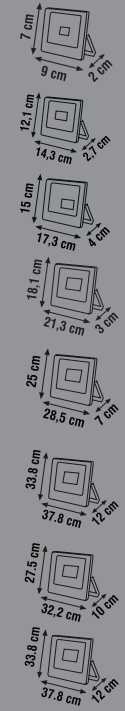

LED FLOOD LIGHT

SMD 2835

IP65

220-240V

| Item Code | Power (W) | Color | Lumen | Box Qty |
|-----------|-----------|-------|-------|---------|
| KLF190 | 10W | ○ ● ● | 900 | 50 |
| KLF190 | 10W | ● ● | 900 | 50 |
| KLF191 | 20W | ○ ● ● | 1700 | 20 |
| KLF191 | 20W | ● ● | 1700 | 20 |
| KLF192 | 30W | ○ ● ● | 2550 | 10 |
| KLF192 | 30W | ● ● | 2550 | 10 |
| KLF193 | 50W | ○ ● ● | 4000 | 10 |
| KLF193 | 50W | ● ● | 4000 | 10 |
| KLF195 | 100W | ○ ● | 8000 | 10 |
| KLF195 | 100W | ● | 8000 | 10 |
| KLF196 | 150W | ○ ● | 12000 | 5 |
| KLF196 | 150W | ● | 12000 | 5 |
| KLF197 | 200W | ○ ● | 16000 | 5 |
| KLF197 | 200W | ● | 16000 | 5 |
| KLF198 | 300W | ○ ● | 24000 | 5 |
| KLF198 | 300W | ● | 24000 | 5 |

LED FLOOD LIGHT

KLF180

| Item Code | Power (W) | Color | Lumen | Box Qty |
|-----------|-----------|-------|-------|---------|
| KLF180 | 50W | ○ ● | 4000 | 5 |
| KLF181 | 100W | ○ ● | 8000 | 5 |
| KLF182 | 150W | ○ ● | 12000 | 5 |
| KLF183 | 200W | ○ ● | 16000 | 5 |

220-240V

IP65

Driver 0.9PF SMD 2835

KLF181

KLF182

KLF183

ECO LED FLOOD LIGHT

| Item Code | Power (W) | Color | Lumen | Box Qty |
|-----------|-----------|-------|-------|---------|
| GLF292 | 50W | ○ ● | 3500 | 10 |
| GLF293 | 100W | ○ ● | 7000 | 10 |
| GLF295 | 200W | ○ ● | 14000 | 10 |
| GLF296 | 300W | ○ ● | 21000 | 5 |
| GLF297 | 400W | ○ ● | 24000 | 5 |