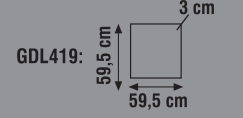

175-265V

60x60
DOWNLIGHT
LED PANEL

SMD 2835 Lens

SLIM BACKLIGHT PANELS

Item Code	Power (W)	Color (K)	Lumen	Box Qty
GDL418	40W	3000K-4000K-6500K	3600	6
GDL419	48W	3000K-4000K-6500K	4200	6

175-265V

60x60
DOWNLIGHT
LED PANEL