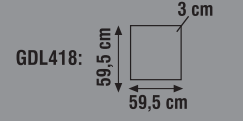

175-265V

60x60
DOWNLIGHT
LED PANEL

SMD 2835 Lens

SLIM BACKLIGHT PANELS

Item Code	Power (W)	Color (K)	Lumen	Box Qty
GDL418	40W	3000K-4000K-6500K	3600	6
GDL419	48W	3000K-4000K-6500K	4200	6

175-265V

60x60
DOWNLIGHT
LED PANEL

SMD 2835 Lens

SLIM BACKLIGHT PANELS

NEW

Item Code	Power (W)	Color (K)	Lumen	Box Qty
KDL4140-1	36W	3000K-4000K-6500K	HIGH LUMEN 4200	6
KDL4140	36W	3000K-4000K-6500K	3600	6