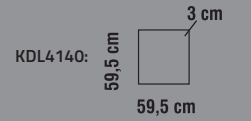

175-265V

60x60
DOWNLIGHT
LED PANEL

SMD 2835 Lens

SLIM BACKLIGHT PANELS

Item Code	Power (W)	Color (K)	Lumen	Box Qty
GDL418	40W	3000K-4000K-6500K	3600	6
GDL419	48W	3000K-4000K-6500K	4200	6

175-265V

60x60
DOWNLIGHT
LED PANEL

SMD 2835 Lens

SLIM BACKLIGHT PANELS

NEW

Item Code	Power (W)	Color (K)	Lumen	Box Qty
KDL4140-1	36W	3000K-4000K-6500K	HIGH LUMEN 4200	6
KDL4140	36W	3000K-4000K-6500K	3600	6