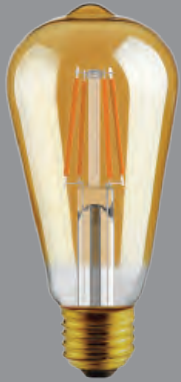

LED FILAMENT BULBS

Item Code	Power (W)	Color (K)	Lumen	Base	Box Qty
KES620	4W	2700K-6500K	440	E27	100
KES621	6W	2700K-6500K	540	E27	100

GLASS
IC DRIVER
FILAMENT
DIMMABLE
A60