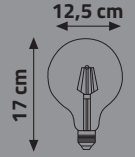

GLASS
IC DRIVER
TRANSPARENT COVER
G95

LED FILAMENT BULB

Item Code	Power (W)	Color (K)	Lumen	Base	Box Qty
KES507	8W	2700K-6500K	800	E27	50

GLASS
IC DRIVER
TRANSPARENT COVER
G125

160-260V

LED RUSTIC BULBS

Item Code	Power (W)	Color (K)	Lumen	Base	Box Qty
KES616	4W	2700K	440	E27	100
KES605	6W	2700K	540	E27	100
KES615	8W	2700K	800	E27	100