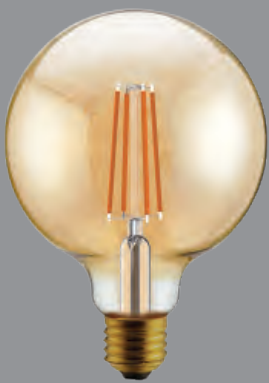

LED RUSTIC BULBS

Item Code	Power (W)	Color (K)	Lumen	Base	Box Qty
KES630	4W	2700K	440	E27	100
KES631	6W	2700K	540	E27	100

GLASS
IC DRIVER
RUSTIC
DIMMABLE
A60