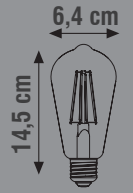

LED RUSTIC BULB

Item Code	Power (W)	Color (K)	Lumen	Base	Box Qty
KES632	6W	2700K	540	E27	100