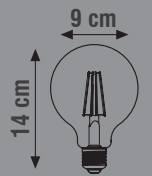

LED RUSTIC BULB

Item Code	Power (W)	Color (K)	Lumen	Base	Box Qty
KES633	6W	2700K	660	E27	50