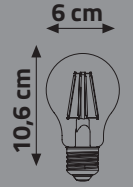

GLASS
IC DRIVER
FILAMENT
DIMMABLE
A60

LED RUSTIC BULB

Item Code	Power (W)	Color (K)	Lumen	Base	Box Qty
KES632	6W	2700K	540	E27	100

GLASS
IC DRIVER
RUSTIC
DIMMABLE
ST64

LED RUSTIC BULBS

Item Code	Power (W)	Color (K)	Lumen	Base	Box Qty
KES630	4W	2700K	440	E27	100
KES631	6W	2700K	540	E27	100