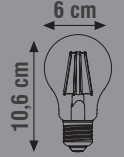

Item Code	Power (W)	Color (K)	Lumen	Base	Box Qty
KES607	8W	2700K	800	E27	50

GLASS
IC DRIVER
YELLOW COVER
G125

160-260V

LED FILAMENT BULBS

Item Code	Power (W)	Color (K)	Lumen	Base	Box Qty
KES620	4W	2700K-6500K	440	E27	100
KES621	6W	2700K-6500K	540	E27	100