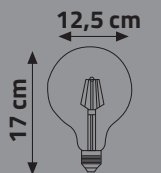

GLASS
IC DRIVER
RUSTIC
DIMMABLE
A60

LED RUSTIC BULB

Item Code	Power (W)	Color (K)	Lumen	Base	Box Qty
KES633	6W	2700K	660	E27	50

GLASS
IC DRIVER
RUSTIC
DIMMABLE
G95

LED RUSTIC BULB

Item Code	Power (W)	Color (K)	Lumen	Base	Box Qty
KES634	8W	2700K	800	E27	50