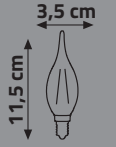

## LED TAILED FILAMENT BULBS

Item Code	Power (W)	Color (K)	Lumen	Base	Box Qty
KES498	4W	2700K	470	E14	100
KES498	4W	6500K	500	E27	100

GLASS  
IC DRIVER  
TRANSPARENT COVER  
C35L

160-260V