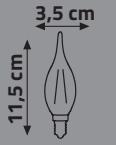

LED TAILED RUSTIC BULB

Item Code	Power (W)	Color (K)	Lumen	Base	Box Qty
KES600	4W	2700K	440	E14	100

GLASS
IC DRIVER
YELLOW COVER
C35L

160-260V