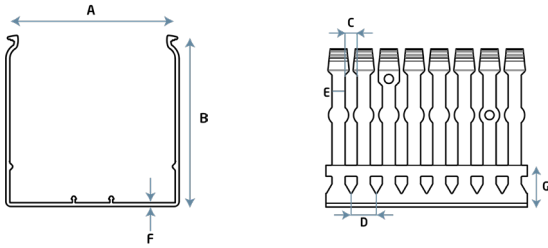

CWD 6060G

Slotted Wiring Duct

CWD 6060G

Dimensions: 60x60

Product Material Information

| | |
|---------------------|----------------|
| Insulating material | PVC - UL 94 V0 |
| Color | RAL 7030, Grey |

Operating Temperature

| | |
|---------------------|-------|
| Minimum Temperature | -15°C |
| Maximum Temperature | +60°C |

Dimension Details

| | |
|---|------|
| A | 60 |
| B | 58,9 |
| C | 6 |
| D | 12,5 |
| E | 6 |
| F | 1,8 |
| G | 17,4 |

Length 2 Mt.

Product Information

Packing Unit 24x2

Standards

EN 50085-2-3

IEC 60695-2-1

UL Certificate

Wight with Packet (kg) 29.565