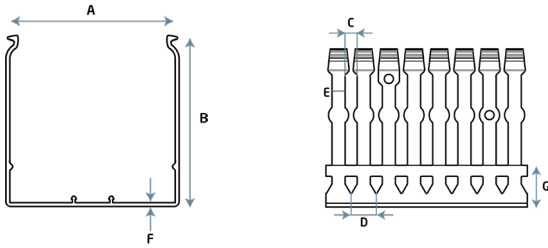

CWD 6040G

Slotted Wiring Duct

CWD 6040G

Dimensions: 60x40

Product Material Information

| | |
|---------------------|----------------|
| Insulating material | PVC - UL 94 V0 |
| Color | RAL 7030, Grey |

Operating Temperature

| | |
|---------------------|-------|
| Minimum Temperature | -15°C |
| Maximum Temperature | +60°C |

Dimension Details

| | |
|---|------|
| A | 60 |
| B | 38,9 |
| C | 6 |
| D | 12,5 |
| E | 6 |
| F | 1,6 |
| G | 13,5 |

Length 2 Mt.

Product Information

Packing Unit 18x2

Standards

EN 50085-2-3

IEC 60695-2-1

UL Certificate

Wight with Packet (kg) 18.664