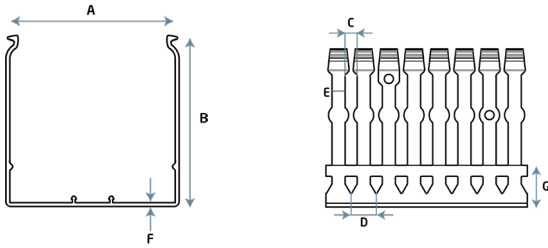

CWD 2580G

Slotted Wiring Duct

CWD 2580G

Dimensions: 25x80

Product Material Information

Insulating material	PVC - UL 94 V0
Color	RAL 7030, Grey

Operating Temperature

Minimum Temperature	-15°C
Maximum Temperature	+60°C

Dimension Details

A	25
B	78,7
C	6
D	12,5
E	6
F	1,8
G	16,5

Length 2 Mt.

Product Information

Packing Unit 24x2

Standards

EN 50085-2-3

IEC 60695-2-1