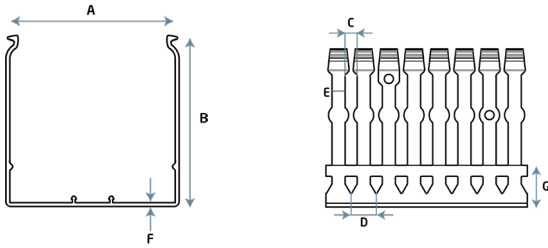

CWD 2560G

Slotted Wiring Duct

CWD 2560G

Dimensions: 25x60

Product Material Information

Insulating material	PVC - UL 94 V0
Color	RAL 7030, Grey

Operating Temperature

Minimum Temperature	-15°C
Maximum Temperature	+60°C

Dimension Details

A	25
B	58,7
C	6
D	12,5
E	6
F	1,6
G	17,2

Length 2 Mt.

Product Information

Packing Unit 30x2

Standards

EN 50085-2-3

IEC 60695-2-1

UL Certificate

Wight with Packet (kg) 22.800

Slotted Wiring Duct And Accessory

Wiring Duct Cutter

CHT 01

Wiring Duct Cover,Grey

CWC 250

Certification