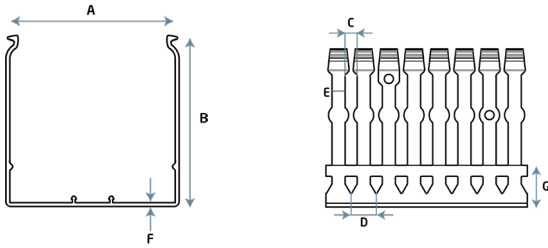

CWD 1060G

Slotted Wiring Duct

CWD 1060G

Dimensions: 100x60

Product Material Information

Insulating material	PVC - UL 94 V0
Color	RAL 7030, Grey

Operating Temperature

Minimum Temperature	-15°C
Maximum Temperature	+60°C

Dimension Details

A	100
B	59
C	6
D	12,5
E	6
F	2
G	17,6

Length 2 Mt.

Product Information

Packing Unit 12x2

Standards

EN 50085-2-3

IEC 60695-2-1

IEC 60695-2-1

UL Certificate

Wight with Packet (kg) 22.920

Slotted Wiring Duct And Accessory

Wiring Duct Cutter

CHT 01

Wiring Duct Cover,Grey

CWC 1000