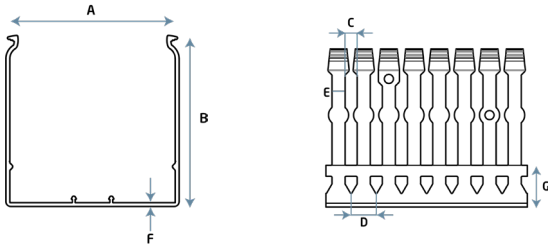

CWD 1010G

Slotted Wiring Duct

CWD 1010G

Dimensions: 100x100

Product Material Information

Insulating material	PVC - UL 94 V0
Color	RAL 7030, Grey

Operating Temperature

Minimum Temperature	-15°C
Maximum Temperature	+60°C

Dimension Details

A	100
B	99
C	6
D	12,5
E	6
F	1,3
G	21,2

Length 2 Mt.

Product Information

Packing Unit 8x2

Standards

EN 50085-2-3

IEC 60695-2-1