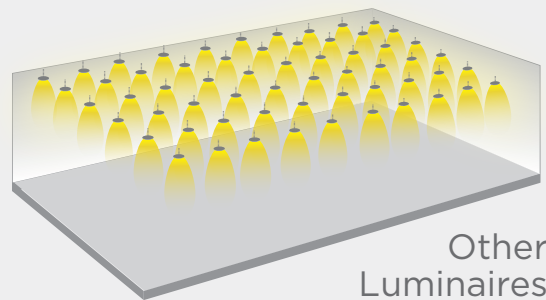

CASTOR G3

66% energy saving

44% fewer products

Power consumption

150W

Luminous flux

21900lm

Number of armature required

37 pieces

Total energy consumption

5550W

Average ambient illuminance

324lx

Power consumption

250W

Luminous flux

15250lm

Number of armature required

66 piece

Total energy consumption

16500W

Average ambient illuminance

321lx