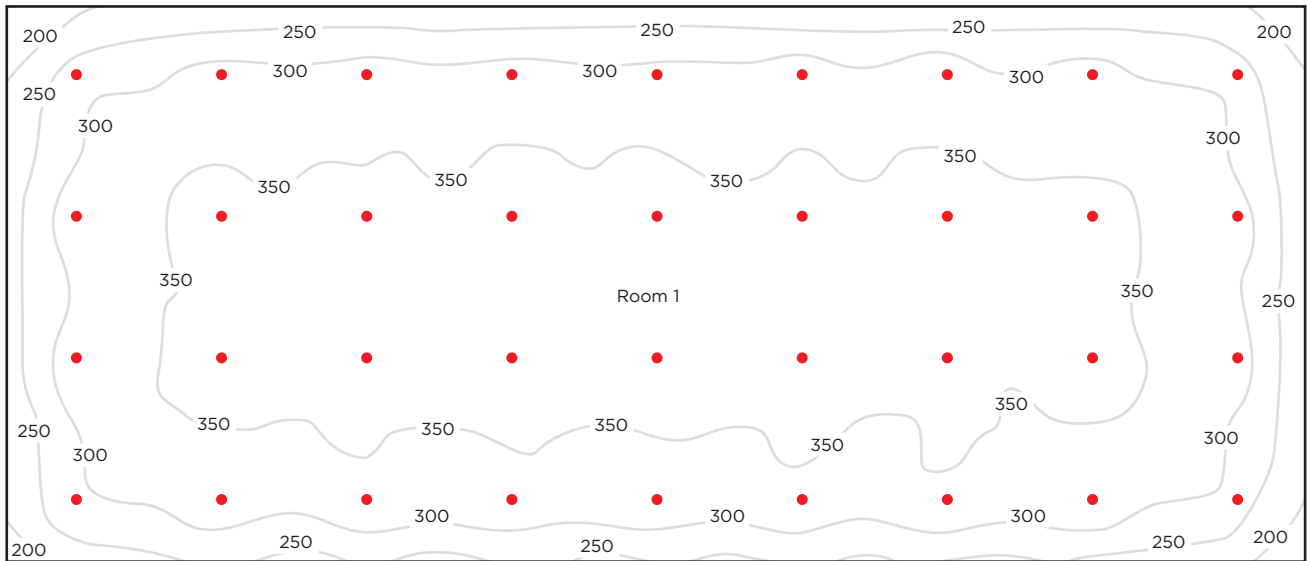

44% fewer products

Power consumption

150W

Luminous flux

21900lm

Number of armature required

37 pieces

Total energy consumption