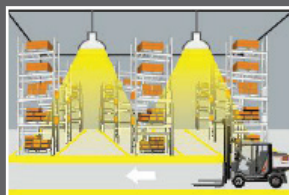

DALI

1-3 Hours
Emergency Lighting Unit

Lens
(45° / 90°)

Anti-Glare
Reflector

Microwave Sensor

3 step dimming function (stand-by period be set to "10s/1min/3min/5min/10min/30min")

CASTOR G3

66% energy saving