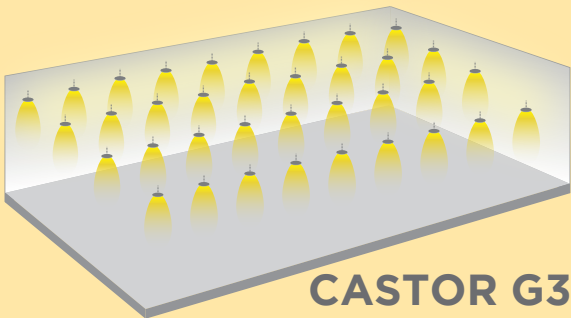

DALI

1-3 Hours
Emergency Lighting Unit

Lens
(45° / 90°)

Anti-Glare
Reflector

Microwave Sensor

3 step dimming function (stand-by period be set to "10s/1min/3min/5min/10min/30min")

CASTOR G3

66% energy saving

44% fewer products

Power consumption

150W

Luminous flux

21900lm

Number of armature required

37 pieces

Total energy consumption